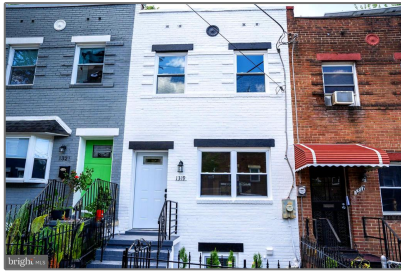

# Residential

1,014 Sqft - 1319 DEXTER TERRACE SE,  
WASHINGTON, DC 20020

## Basic Details

Property Type:	<b>Residential</b>
Listing Type:	<b>For Sale</b>
Price:	<b>\$375,000</b>
Bedrooms:	<b>3</b>
Bathrooms:	<b>1</b>
Sqft:	<b>1,014 Sqft</b>
Year Built:	<b>1946</b>
Price Per SQFT:	<b>\$417</b>
Status:	<b>Active</b>