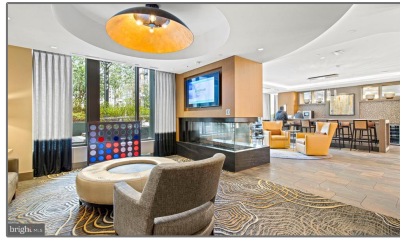

Residential Lease

820 Sqft - 8300 WISCONSIN AVENUE 1,
BETHESDA, MD 20814

Basic [Details](#)

Property Type:	Residential Lease
Listing Type:	For Rent
Price:	\$2,945
Bedrooms:	1
Bathrooms:	1
Sqft:	820 Sqft
Year Built:	2016
Price Per SQFT:	\$4
Status:	Active