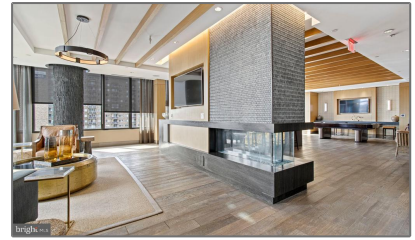

Residential Lease

820 Sqft - 8300 WISCONSIN AVENUE 1,
BETHESDA, MD 20814

Basic [Details](#)

Property Type:	Residential Lease
Listing Type:	For Rent
Price:	\$2,945
Bedrooms:	1
Bathrooms:	1
Sqft:	820 Sqft
Year Built:	2016
Price Per SQFT:	\$4
Status:	Active