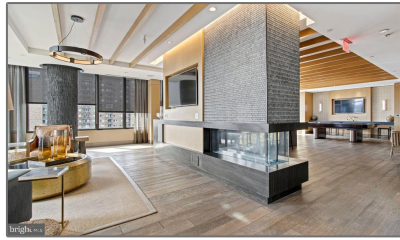

Residential Lease

1,111 Sqft - 8300 WISCONSIN AVENUE 2,
BETHESDA, MD 20814

Basic Details

Property Type: **Residential Lease**

Listing Type: **For Rent**

Price: **\$3,695**

Bedrooms: **2**

Bathrooms: **2**