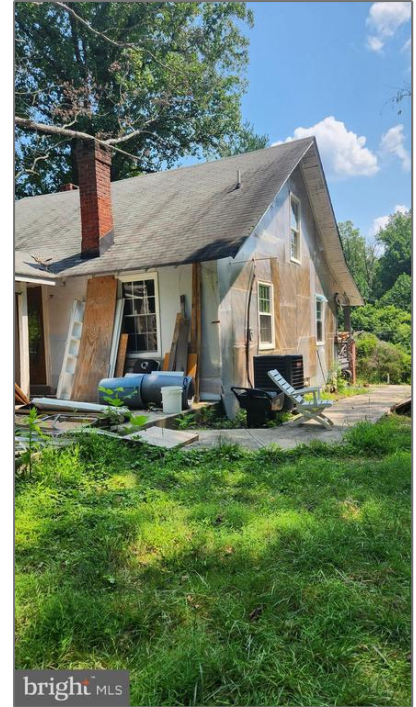

Residential

1,176 Sqft - 12770 JAMES MONROE HIGHWAY,
LEESBURG, VA 20176

Basic [Details](#)

Property Type:	Residential
Listing Type:	For Sale
Price:	\$499,000
Bedrooms:	2
Sqft:	1,176 Sqft
Year Built:	1920
Price Per SQFT:	\$424
Status:	Active