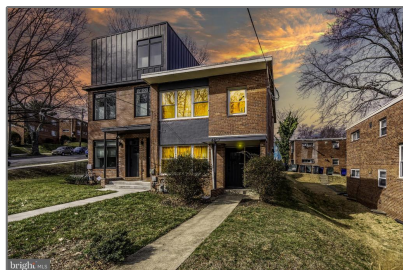

Residential

2,109 Sqft - 4402 2ND STREET NE,
WASHINGTON, DC 20011

Basic [Details](#)

Property Type: **Residential**

Listing Type: **For Sale**

Price: **\$1,000,000**

Bedrooms: **3**

Bathrooms: **3**

Sqft: **2,109 Sqft**

Year Built: **1949**

Price Per SQFT: **\$711**

Status: **Active**

Agent [Info](#)

Amber Williams

(703) 944-3884

amber@sweethomesamerica.com
