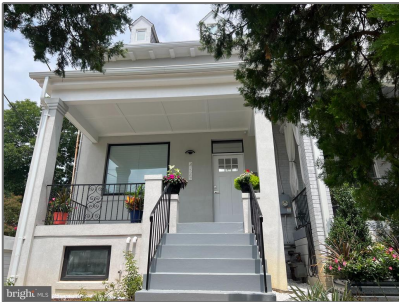

# Residential Lease

1,500 Sqft - 439 HAMILTON STREET NW,  
WASHINGTON, DC 20011

## Basic [Details](#)

Property Type: **Residential Lease**

Listing Type: **For Rent**

Price: **\$4,500**

Bedrooms: **3**

Bathrooms: **2**

Sqft: **1,500 Sqft**

Year Built: **1931**