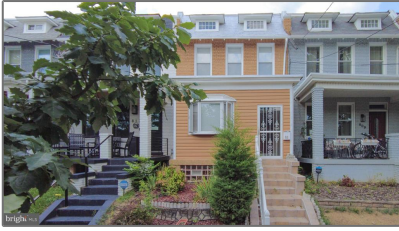

Residential

1,528 Sqft - 811 LONGFELLOW STREET NW,
WASHINGTON, DC 20011

Basic [Details](#)

Property Type:	Residential
Listing Type:	For Sale
Price:	\$699,000
Bedrooms:	5
Bathrooms:	2
Sqft:	1,528 Sqft
Year Built:	1922
Price Per SQFT:	\$626
Status:	Active