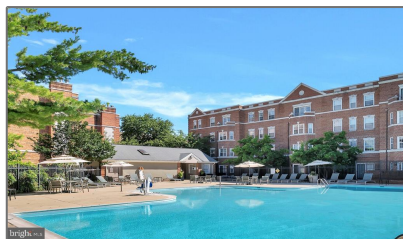

Residential Lease

912 Sqft - 3401 38TH STREET NW 2,
WASHINGTON, DC 20016

Basic Details

Property Type: **Residential Lease**

Listing Type: **For Rent**

Price: **\$4,002**

Bedrooms: **2**

Bathrooms: **2**