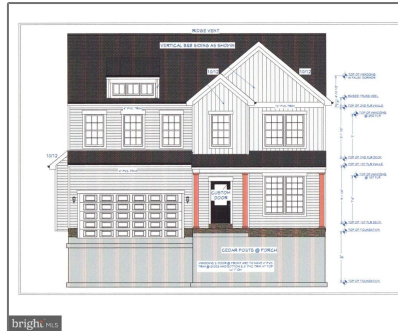

# Residential

2,368 Sqft - 3430 ELSA AVENUE, WALDORF, MD  
20603

## Basic Details

Property Type:	<b>Residential</b>
Listing Type:	<b>For Sale</b>
Price:	<b>\$659,900</b>
Bedrooms:	<b>4</b>
Bathrooms:	<b>2</b>
Sqft:	<b>2,368 Sqft</b>
Year Built:	<b>2024</b>
Price Per SQFT:	<b>\$279</b>
Status:	<b>Active</b>