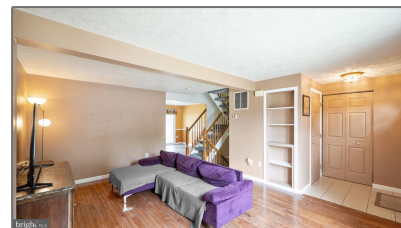

Residential

1,480 Sqft - 1542 SAINT LAWRENCE COURT,
FREDERICK, MD 21701

Basic Details

Property Type: **Residential**

Listing Type: **For Sale**

Price: **$325,000**

Bedrooms: **3**

Bathrooms: **2**

Sqft: **1,480 Sqft**

Year Built: **1991**

Price Per SQFT: **$262**

Status: **Active**