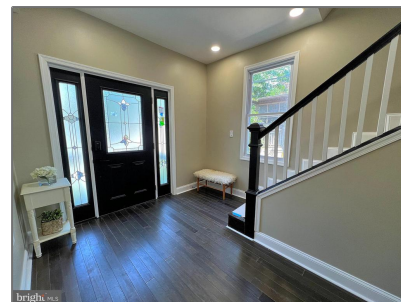

Residential

1,800 Sqft - 3713 35TH STREET, MOUNT RAINIER, MD 20712

Basic Details

Property Type: **Residential**

Listing Type: **For Sale**

Price: **\$539,000**

Bedrooms: **4**

Bathrooms: **2**

Sqft: **1,800 Sqft**

Year Built: **1917**

Price Per SQFT: **\$299**

Status: **Active**

Agent Info

Amber Williams

 (703) 944-3884

 amber@sweethomesamerica.com