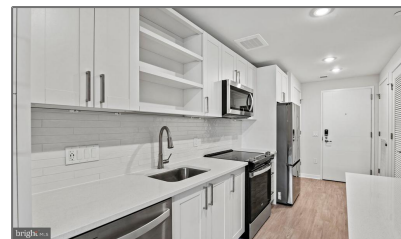

Residential Lease

585 Sqft - 4000 WISCONSIN AVENUE NW 1,
WASHINGTON, DC 20016

Basic Details

Property Type: **Residential Lease**

Listing Type: **For Rent**

Price: **\$2,705**

Bedrooms: **1**

Bathrooms: **1**

Sqft: **585 Sqft**

Year Built: **2023**

Price Per SQFT: **\$5**

Status: **Active**

Agent Info

Amber Williams

 (703) 944-3884

 amber@sweethomesamerica.com
