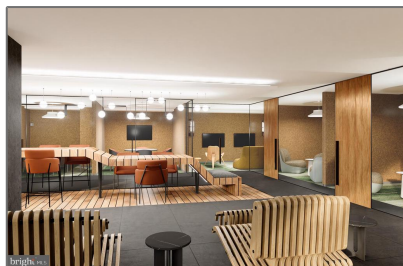

Residential Lease

585 Sqft - 4000 WISCONSIN AVENUE NW 1,
WASHINGTON, DC 20016

Basic Details

Property Type: **Residential Lease**

Listing Type: **For Rent**

Price: **\$2,705**

Bedrooms: **1**

Bathrooms: **1**