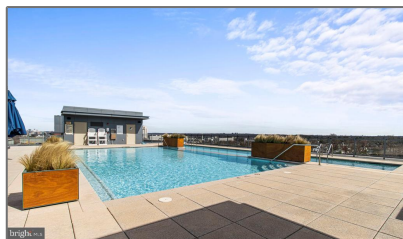

Residential Lease

1,406 Sqft - 8300 WISCONSIN AVENUE 3,
BETHESDA, MD 20814

Basic [Details](#)

Property Type: **Residential Lease**

Listing Type: **For Rent**

Price: **\$5,669**

Bedrooms: **3**

Bathrooms: **2**