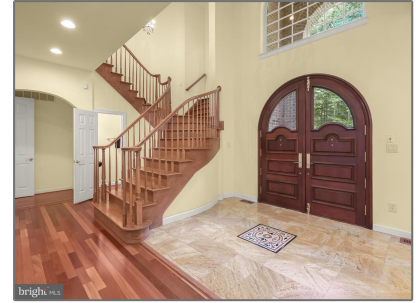

Residential

7,499 Sqft - 1336 CROWS FOOT ROAD,
MARRIOTTSVILLE, MD 21104

Basic Details

Property Type:	Residential
Listing Type:	For Sale
Price:	\$2,200,000
Bedrooms:	7
Bathrooms:	6
Sqft:	7,499 Sqft
Year Built:	2005
Price Per SQFT:	\$400
Status:	Active