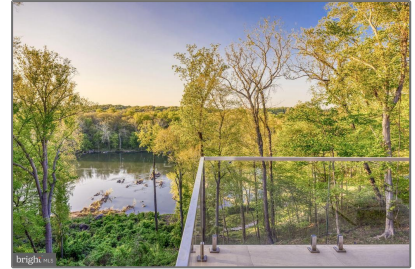

Residential

12,606 Sqft - 620 RIVERCREST DRIVE, MCLEAN,
VA 22101

Basic [Details](#)

| | |
|-----------------|--------------------|
| Property Type: | Residential |
| Listing Type: | For Sale |
| Price: | \$8,497,000 |
| Bedrooms: | 6 |
| Bathrooms: | 5 |
| Sqft: | 12,606 Sqft |
| Year Built: | 2021 |
| Price Per SQFT: | \$674 |
| Status: | Active |