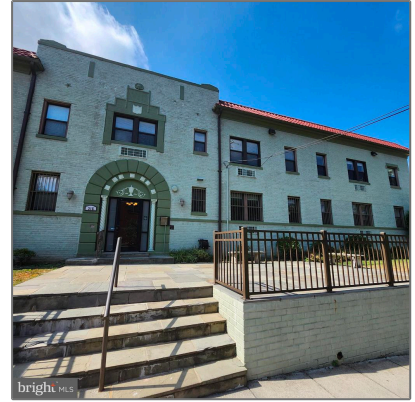

Residential

885 Sqft - 315 EVARTS STREET NE 105,
WASHINGTON, DC 20002

Basic Details

| | |
|-----------------|--------------------|
| Property Type: | Residential |
| Listing Type: | For Sale |
| Price: | \$375,000 |
| Bedrooms: | 2 |
| Bathrooms: | 1 |
| Sqft: | 885 Sqft |
| Year Built: | 1936 |
| Price Per SQFT: | \$424 |
| Status: | Active |