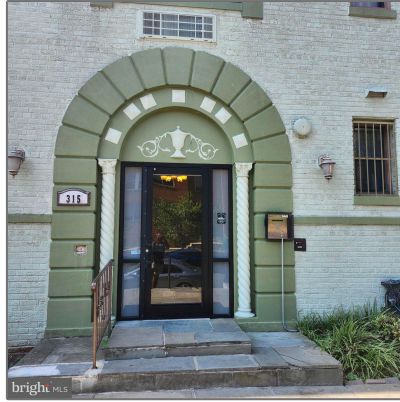

Residential

885 Sqft - 315 EVARTS STREET NE 105,
WASHINGTON, DC 20002

Basic Details

| | |
|-----------------|--------------------|
| Property Type: | Residential |
| Listing Type: | For Sale |
| Price: | \$375,000 |
| Bedrooms: | 2 |
| Bathrooms: | 1 |
| Sqft: | 885 Sqft |
| Year Built: | 1936 |
| Price Per SQFT: | \$424 |
| Status: | Active |