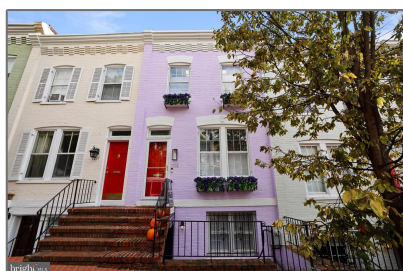

Residential Lease

1,925 Sqft - 1215 33RD STREET NW,
WASHINGTON, DC 20007

Basic [Details](#)

Property Type: **Residential Lease**

Listing Type: **For Rent**

Price: **\$9,000**

Bedrooms: **4**

Bathrooms: **2**

Sqft: **1,925 Sqft**

Year Built: **1900**

Price Per SQFT: **\$7**

Status: **Active**

Agent [Info](#)

Amber Williams

📞 (703) 944-3884

✉️ amber@sweethomesamerica.com
