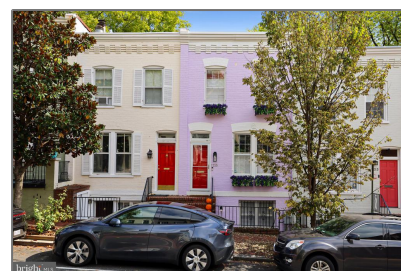

Residential Lease

1,925 Sqft - 1215 33RD STREET NW,
WASHINGTON, DC 20007

Basic [Details](#)

Property Type: **Residential Lease**

Listing Type: **For Rent**

Price: **\$9,000**

Bedrooms: **4**

Bathrooms: **2**

Sqft: **1,925 Sqft**

Year Built: **1900**

Price Per SQFT: **\$7**

Status: **Active**

Agent [Info](#)

Amber Williams

📞 (703) 944-3884

✉️ amber@sweethomesamerica.com
