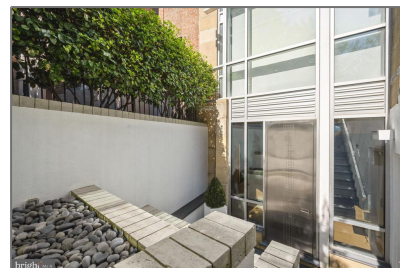

# Residential

1,309 Sqft - 1612 16TH STREET NW 1,  
WASHINGTON, DC 20009