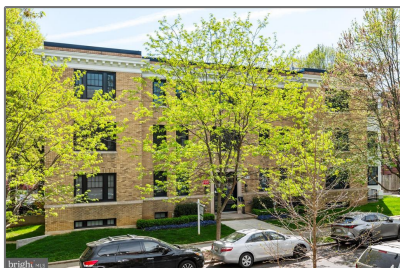

Residential Lease

884 Sqft - 2869 28TH NW 4, WASHINGTON, DC
20008

Basic [Details](#)

Property Type: **Residential Lease**

Listing Type: **For Rent**

Price: **\$3,400**

Bedrooms: **2**

Bathrooms: **2**

Sqft: **884 Sqft**

Year Built: **2021**

Price Per SQFT: **\$4**

Status: **Active**

Agent [Info](#)

Amber Williams

(703) 944-3884

amber@sweethomesamerica.com
