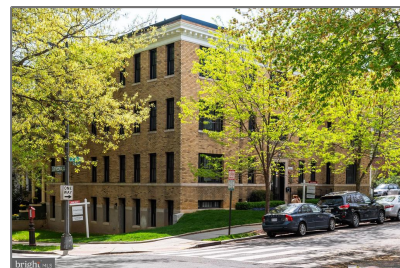

Residential Lease

884 Sqft - 2869 28TH NW 4, WASHINGTON, DC
20008

Basic [Details](#)

Property Type: **Residential Lease**

Listing Type: **For Rent**

Price: **\$3,400**

Bedrooms: **2**

Bathrooms: **2**