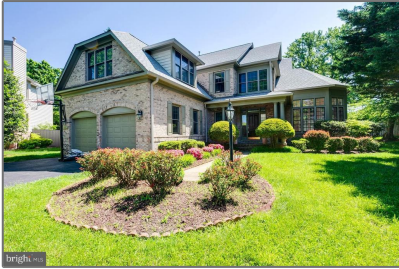

Residential Lease

6,049 Sqft - 1489 BROADSTONE PLACE, VIENNA,
VA 22182

Basic [Details](#)

Property Type:	Residential Lease
Listing Type:	For Rent
Price:	\$7,500
Bedrooms:	5
Bathrooms:	4
Sqft:	6,049 Sqft
Year Built:	2001
Price Per SQFT:	\$2
Status:	Active