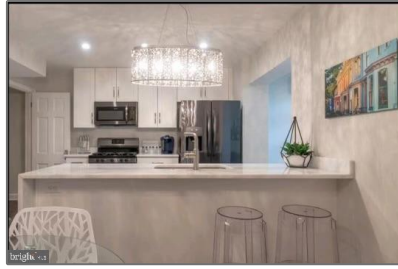

Residential Lease

1,516 Sqft - 810 20TH STREET NE,
WASHINGTON, DC 20002

Basic Details

Property Type: **Residential Lease**

Listing Type: **For Rent**

Price: **\$3,500**

Bedrooms: **2**

Bathrooms: **3**