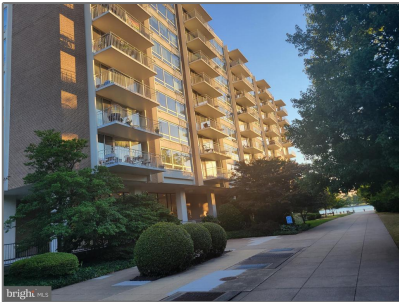

Residential

447 Sqft - 1425 4TH STREET SW, WASHINGTON,
DC 20024

Basic Details

Property Type: **Residential**

Listing Type: **For Sale**

Price: **\$225,000**

Bathrooms: **1**

Sqft: **447 Sqft**