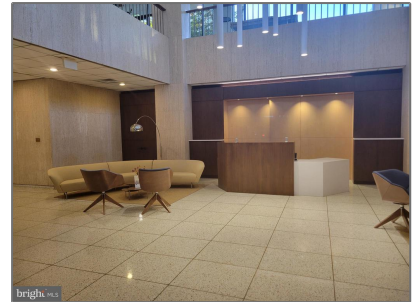

Residential

447 Sqft - 1425 4TH STREET SW, WASHINGTON,
DC 20024

Basic Details

Property Type: **Residential**

Listing Type: **For Sale**

Price: **\$225,000**

Bathrooms: **1**

Sqft: **447 Sqft**