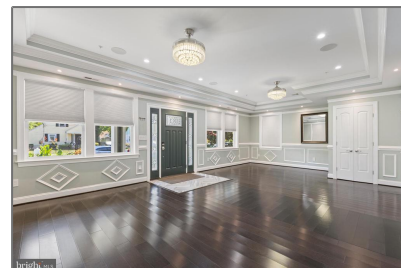

Residential

3,200 Sqft - 3112 LANCER DRIVE, HYATTSVILLE,
MD 20782

Basic Details

Property Type: **Residential**

Listing Type: **For Sale**

Price: **\$1,050,000**

Bedrooms: **5**

Bathrooms: **3**

Sqft: **3,200 Sqft**

Year Built: **2020**

Price Per SQFT: **\$328**

Status: **Active**

Agent Info

Amber Williams

 (703) 944-3884

 amber@sweethomesamerica.com