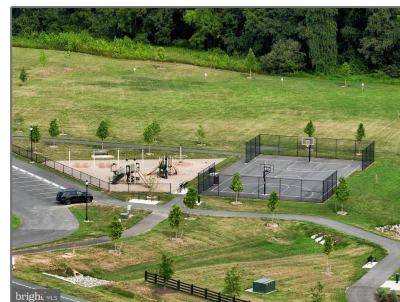

Residential

2,167 Sqft - 2602 FRONT SHED DRIVE,
FREDERICK, MD 21702

Basic [Details](#)

Property Type: **Residential**

Listing Type: **For Sale**

Price: **\$512,394**

Bedrooms: **4**

Bathrooms: **3**