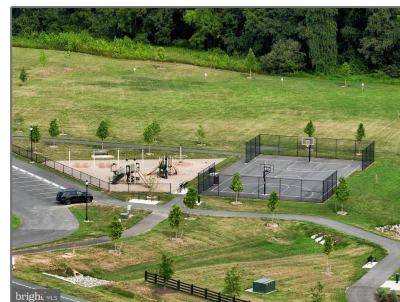

Residential

2,167 Sqft - 2610 FRONT SHED DRIVE,
FREDERICK, MD 21702

Basic [Details](#)

Property Type: **Residential**

Listing Type: **For Sale**

Price: **\$532,136**

Bedrooms: **4**

Bathrooms: **3**