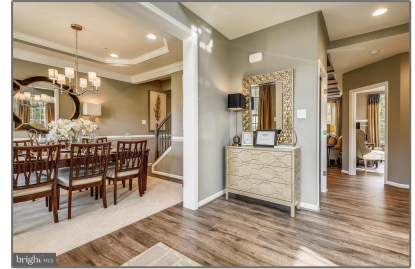

Residential

2,609 Sqft - 12424 LUSBYS LANE, BRANDYWINE,
MD 20613

Basic Details

Property Type:	Residential
Listing Type:	For Sale
Price:	\$779,990
Bedrooms:	4
Bathrooms:	2
Sqft:	2,609 Sqft
Year Built:	2024
Price Per SQFT:	\$299
Status:	Active