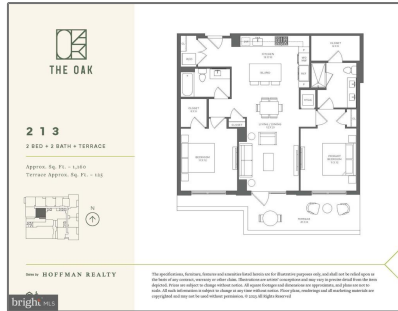

Residential

1,160 Sqft - 255 W. FALLS STATION BOULEVARD
213, FALLS CHURCH, VA 22046

Basic Details

Property Type:	Residential
Listing Type:	For Sale
Price:	\$758,000
Bedrooms:	2
Bathrooms:	2
Sqft:	1,160 Sqft
Price Per SQFT:	\$653
Status:	Active