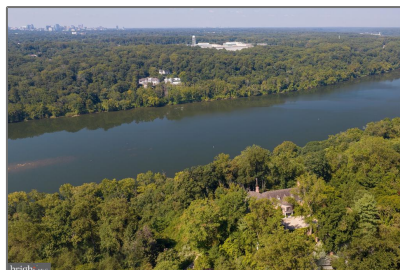

# Residential

11,522 Sqft - 6699 MACARTHUR BOULEVARD,  
BETHESDA, MD 20816