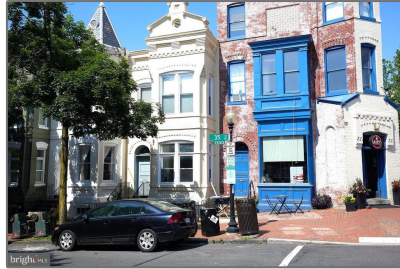

# Residential Lease

1,492 Sqft - 1330 35TH STREET NW,  
WASHINGTON, DC 20007