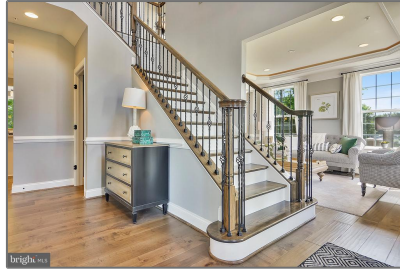

## Basic Details

Property Type:	<b>Residential</b>
Listing Type:	<b>For Sale</b>
Price:	<b>\$912,144</b>
Bedrooms:	<b>4</b>
Bathrooms:	<b>2</b>
Sqft:	<b>2,858 Sqft</b>
Year Built:	<b>2024</b>
Price Per SQFT:	<b>\$319</b>
Status:	<b>Active</b>