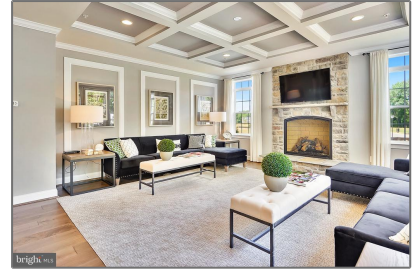

## Basic Details

Property Type:	<b>Residential</b>
Listing Type:	<b>For Sale</b>
Price:	<b>\$912,144</b>
Bedrooms:	<b>4</b>
Bathrooms:	<b>2</b>
Sqft:	<b>2,858 Sqft</b>
Year Built:	<b>2024</b>
Price Per SQFT:	<b>\$319</b>
Status:	<b>Active</b>