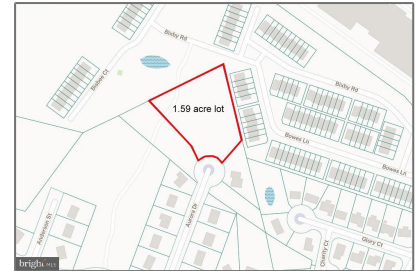

# Residential

4,230 Sqft - 14492 AURORA DRIVE,  
WOODBIDGE, VA 22193

## Basic Details

Property Type:	<b>Residential</b>
Listing Type:	<b>For Sale</b>
Price:	<b>\$867,000</b>
Bedrooms:	<b>4</b>
Bathrooms:	<b>3</b>
Sqft:	<b>4,230 Sqft</b>
Price Per SQFT:	<b>\$286</b>
Status:	<b>Active</b>