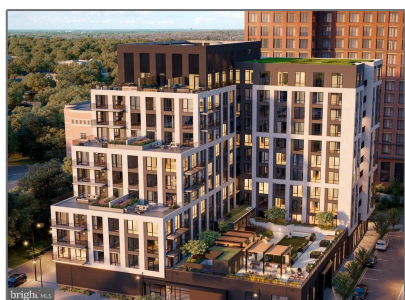

Residential

1,565 Sqft - 255 W. FALLS STATION
BOULEVARD, FALLS CHURCH, VA 22046

Basic Details

Property Type:	Residential
Listing Type:	For Sale
Price:	\$1,795,000
Bedrooms:	2
Bathrooms:	2
Sqft:	1,565 Sqft
Price Per SQFT:	\$1,147
Status:	Active