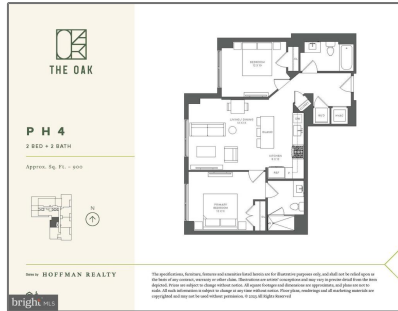

Residential

900 Sqft - 255 W. FALLS STATION BOULEVARD,
FALLS CHURCH, VA 22046

Basic Details

Property Type:	Residential
Listing Type:	For Sale
Price:	\$795,000
Bedrooms:	2
Bathrooms:	2
Sqft:	900 Sqft
Price Per SQFT:	\$883
Status:	Active