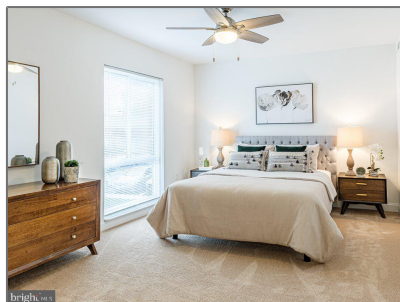

Residential Lease

1,260 Sqft - 8130 PRESCOTT DRIVE, VIENNA, VA
22180

Basic Details

Property Type: **Residential Lease**

Listing Type: **For Rent**

Price: **$3,130**

Bedrooms: **3**

Bathrooms: **2**

Sqft: **1,260 Sqft**

Year Built: **1966**

Price Per SQFT: **$2**

Status: **Active**