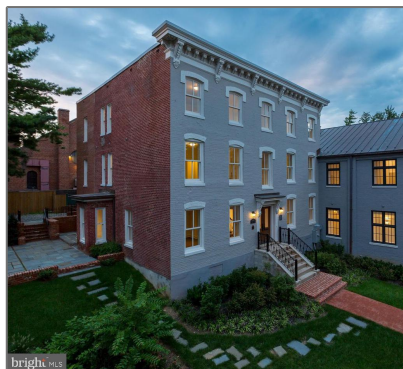

Residential Lease

5,416 Sqft - 2715 N STREET NW, WASHINGTON,
DC 20007

Basic Details

Property Type: **Residential Lease**

Listing Type: **For Rent**

Price: **\$22,500**

Bedrooms: **7**

Bathrooms: **7**

Sqft: **5,416 Sqft**

Year Built: **1907**

Price Per SQFT: **\$4**

Status: **Active**

Agent Info

Amber Williams

(703) 944-3884

amber@sweethomesamerica.com