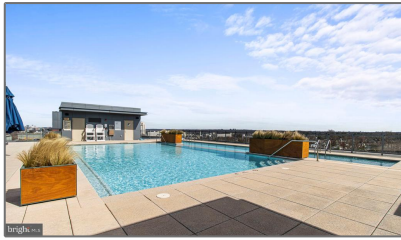

Residential Lease

1,531 Sqft - 8300 WISCONSIN AVENUE 3,
BETHESDA, MD 20814

Basic [Details](#)

Property Type: **Residential Lease**

Listing Type: **For Rent**

Price: **\$6,769**

Bedrooms: **3**

Bathrooms: **2**