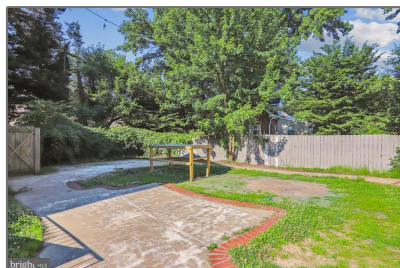

Residential

2,240 Sqft - 4612 CALVERT ROAD, COLLEGE PARK, MD 20740

Basic [Details](#)

Property Type: **Residential**

Listing Type: **For Sale**

Price: **\$1,250,000**

Bedrooms: **6**

Bathrooms: **4**