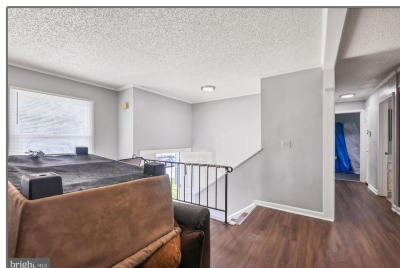

Residential

960 Sqft - 7523 RHODE ISLAND AVENUE,
COLLEGE PARK, MD 20740

Basic [Details](#)

Property Type: **Residential**

Listing Type: **For Sale**

Price: **\$900,000**

Bedrooms: **5**

Bathrooms: **3**