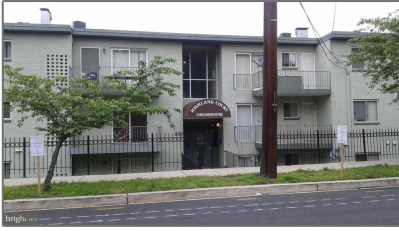

Residential

500 Sqft - 450 CONDON TERRACE SE 303,
WASHINGTON, DC 20032

Basic Details

Property Type:	Residential
Listing Type:	For Sale
Price:	\$99,900
Bedrooms:	1
Bathrooms:	1
Sqft:	500 Sqft
Year Built:	1964
Price Per SQFT:	\$200
Status:	Active