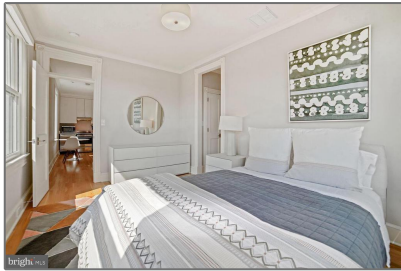

Residential Lease

750 Sqft - 3348 PROSPECT STREET NW 4,
WASHINGTON, DC 20007

Basic [Details](#)

Property Type: **Residential Lease**

Listing Type: **For Rent**

Price: **\$4,000**

Bedrooms: **1**

Bathrooms: **1**

Sqft: **750 Sqft**

Year Built: **1951**

Price Per SQFT: **\$5**

Status: **Active**

Agent [Info](#)

Amber Williams

(703) 944-3884

amber@sweethomesamerica.com
