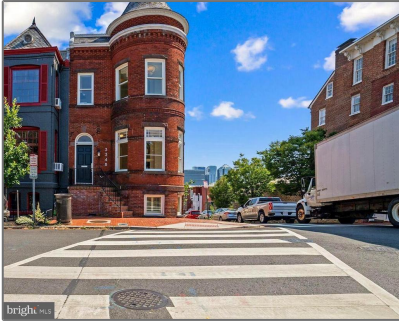

Residential Lease

600 Sqft - 3348 PROSPECT STREET NW 2,
WASHINGTON, DC 20007

Basic Details

Property Type: **Residential Lease**

Listing Type: **For Rent**

Price: **\$3,300**

Bedrooms: **1**

Bathrooms: **1**

Sqft: **600 Sqft**

Year Built: **1951**

Price Per SQFT: **\$6**

Status: **Active**

Agent Info

Amber Williams

(703) 944-3884

amber@sweethomesamerica.com
