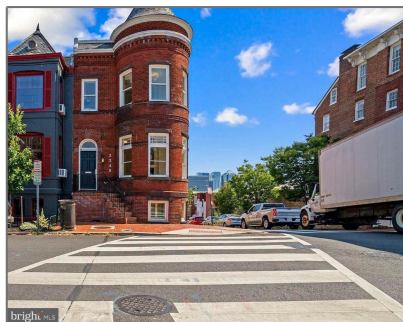

# Residential Lease

750 Sqft - 3348 PROSPECT STREET NW 3,  
WASHINGTON, DC 20007