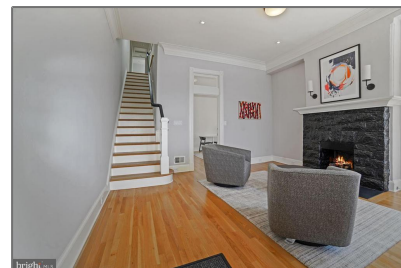

# Residential Lease

750 Sqft - 3348 PROSPECT STREET NW 3,  
WASHINGTON, DC 20007