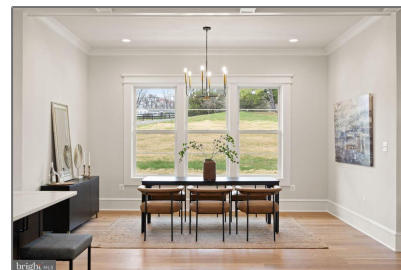

Residential

3,495 Sqft - 9671 MARLETTE DRIVE,
NOKESVILLE, VA 20181

Basic Details

Property Type: **Residential**

Listing Type: **For Sale**

Price: **$1,344,800**

Bedrooms: **4**

Bathrooms: **3**

Sqft: **3,495 Sqft**

Year Built: **2024**

Price Per SQFT: **$586**

Status: **Active**