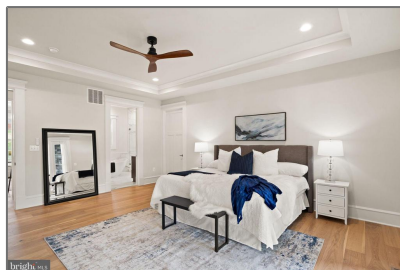

Residential

3,495 Sqft - 9671 MARLETTE DRIVE,
NOKESVILLE, VA 20181

Basic Details

Property Type: **Residential**

Listing Type: **For Sale**

Price: **$1,344,800**

Bedrooms: **4**

Bathrooms: **3**

Sqft: **3,495 Sqft**

Year Built: **2024**

Price Per SQFT: **$586**

Status: **Active**