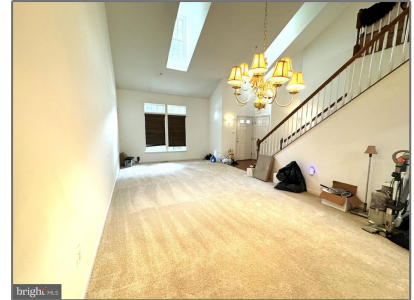

Residential

4,024 Sqft - 9912 HILLANDALE WAY 12, BOWIE,
MD 20721

Basic Details

| | |
|-----------------|--------------------|
| Property Type: | Residential |
| Listing Type: | For Sale |
| Price: | \$529,987 |
| Bedrooms: | 3 |
| Bathrooms: | 3 |
| Sqft: | 4,024 Sqft |
| Year Built: | 2007 |
| Price Per SQFT: | \$132 |
| Status: | Active |