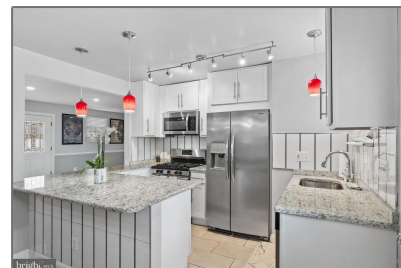

Residential Lease

1,458 Sqft - 5505 EDGEWOOD DRIVE, TEMPLE HILLS, MD 20748

Basic [Details](#)

Property Type: **Residential Lease**

Listing Type: **For Rent**

Price: **\$3,600**

Bedrooms: **5**

Bathrooms: **3**