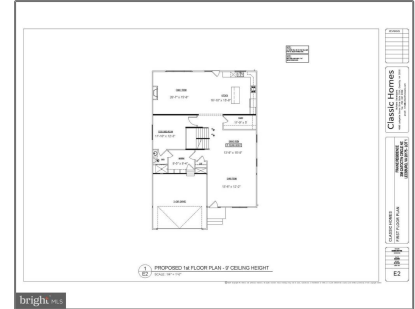

Residential

4,575 Sqft - 210 CATOCTIN CIRCLE NE,
LEESBURG, VA 20176

Basic Details

Property Type:	Residential
Listing Type:	For Sale
Price:	\$1,050,000
Bedrooms:	5
Bathrooms:	5
Sqft:	4,575 Sqft
Year Built:	2024
Price Per SQFT:	\$295
Status:	Active