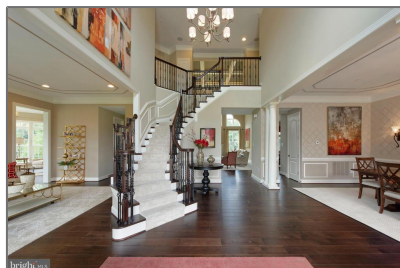

Residential

4,045 Sqft - 13048 HIGHLAND ROAD,
HIGHLAND, MD 20777

Basic [Details](#)

Property Type: **Residential**

Listing Type: **For Sale**

Price: **\$1,569,900**

Bedrooms: **4**

Bathrooms: **3**

Sqft: **4,045 Sqft**

Year Built: **2024**

Price Per SQFT: **\$388**

Status: **Active**

Agent [Info](#)

Amber Williams

📞 (703) 944-3884

✉️ amber@sweethomesamerica.com
