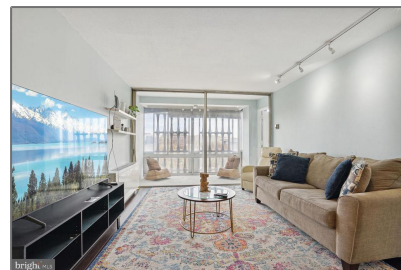

# Residential

650 Sqft - 1301 DELAWARE AVENUE SW,  
WASHINGTON, DC 20024