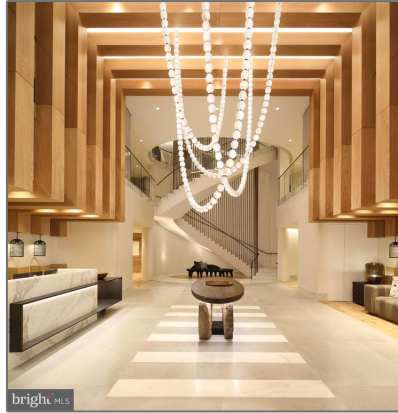

# Residential Lease

1,365 Sqft - 8525 CHEVY CHASE LAKE TERRACE,  
CHEVY CHASE, MD 20815