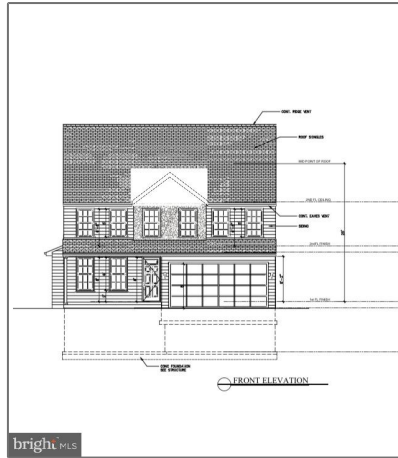

Residential

- 19204 CARDINAL HEIGHTS ROAD, TRIANGLE,
VA 22172

Basic Details

Property Type: **Residential**

Listing Type: **For Sale**

Price: **\$659,500**

Bedrooms: **4**

Bathrooms: **2**